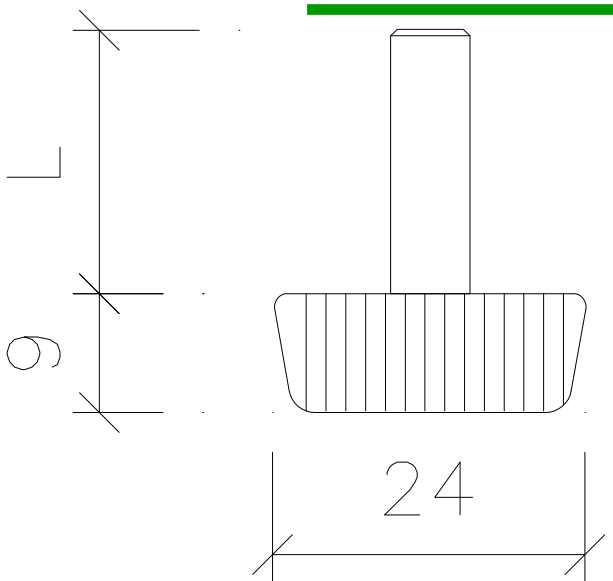

## ALF 27

A small thumbscrew designed for a variety of locking and holding applications. The serrated body of ALF27 provides a nice comfortable grip ensuring a high torque hold with a minimum of effort. Designed for display systems, promotional items etc. ALF27 can also be used as a leveling foot for light applications.

<u>MODEL No.</u>	<u>THREAD</u>	<u>L</u>
ALF27-615	M6	15 mm
ALF27-620	M6	20 mm
ALF27-625	M6	25 mm