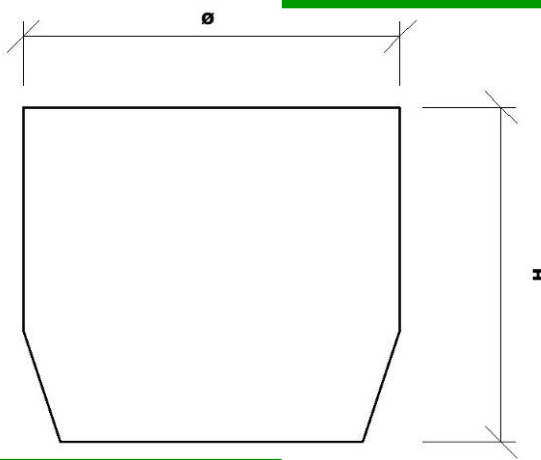

ALF 34

ALF 34

A medium sized plastic foot designed to be used on sofa's and lounge suits. The unit is designed to be fitted with a single screw via a countersunk hole in the centre. A deep countersunk recess assures adequate protection against scratching from the screw head on delicate surfaces.

<u>Model No.</u>	<u>Diameter</u>	<u>H</u>
ALF34-30	53mm	30 mm
ALF34-45	53mm	45 mm

TECHNICAL DETAILS:

MATERIAL:	Engineering polymer
COLOUR:	Black
OPTIONS:	Custom colors consult factory.
APPLICATIONS:	Sofa's, Lounge suits, General furniture, Beds