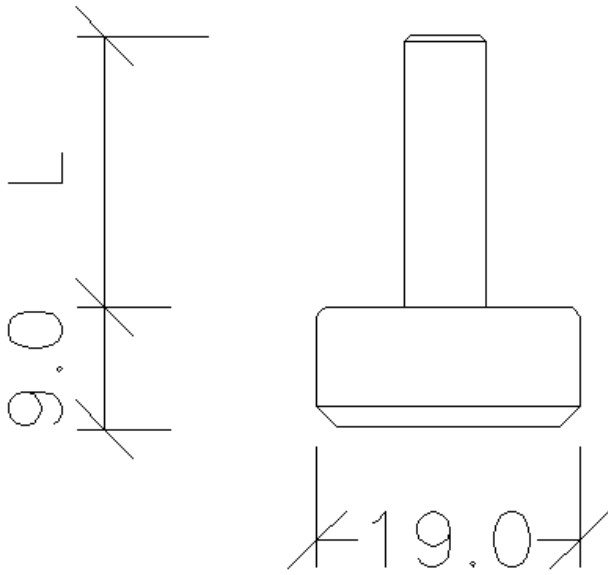

ALF 41

ALF 41

A small leveling foot made from nylon with a stainless steel bolt. ALF41 was specially designed for outdoor garden furniture.

<u>MODEL No.</u>	<u>THREAD</u>	<u>L</u>
ALF41-615	M6	15 mm

TECHNICAL DETAILS:

MATERIAL:	Nylon (Stainless steel bolt)
COLOUR:	Black standard . Custom colors consult factory.
OPTIONS:	None
APPLICATIONS:	Outdoor furniture