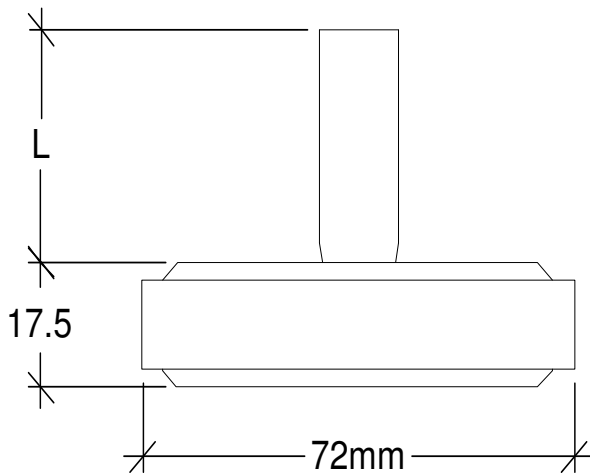

## ALF 43

A round leveler designed to be used as a replacement for platform scales.

The leveler fits most imported platform scales such as UWE, Adam Avery etc. Max load per foot 100kg. The leveler is supplied complete with a locknut

<u>MODEL No.</u>	<u>THREAD</u>	<u>L</u>
ALF43-1235	M12	35 mm

## TECHNICAL DETAILS:

<b>MATERIAL:</b>	Synthetic Rubber (Mild Steel bolt + lock nut)
<b>COLOUR:</b>	Black standard
<b>OPTIONS:</b>	None
<b>APPLICATIONS:</b>	Electronic platform scales up to 300kg